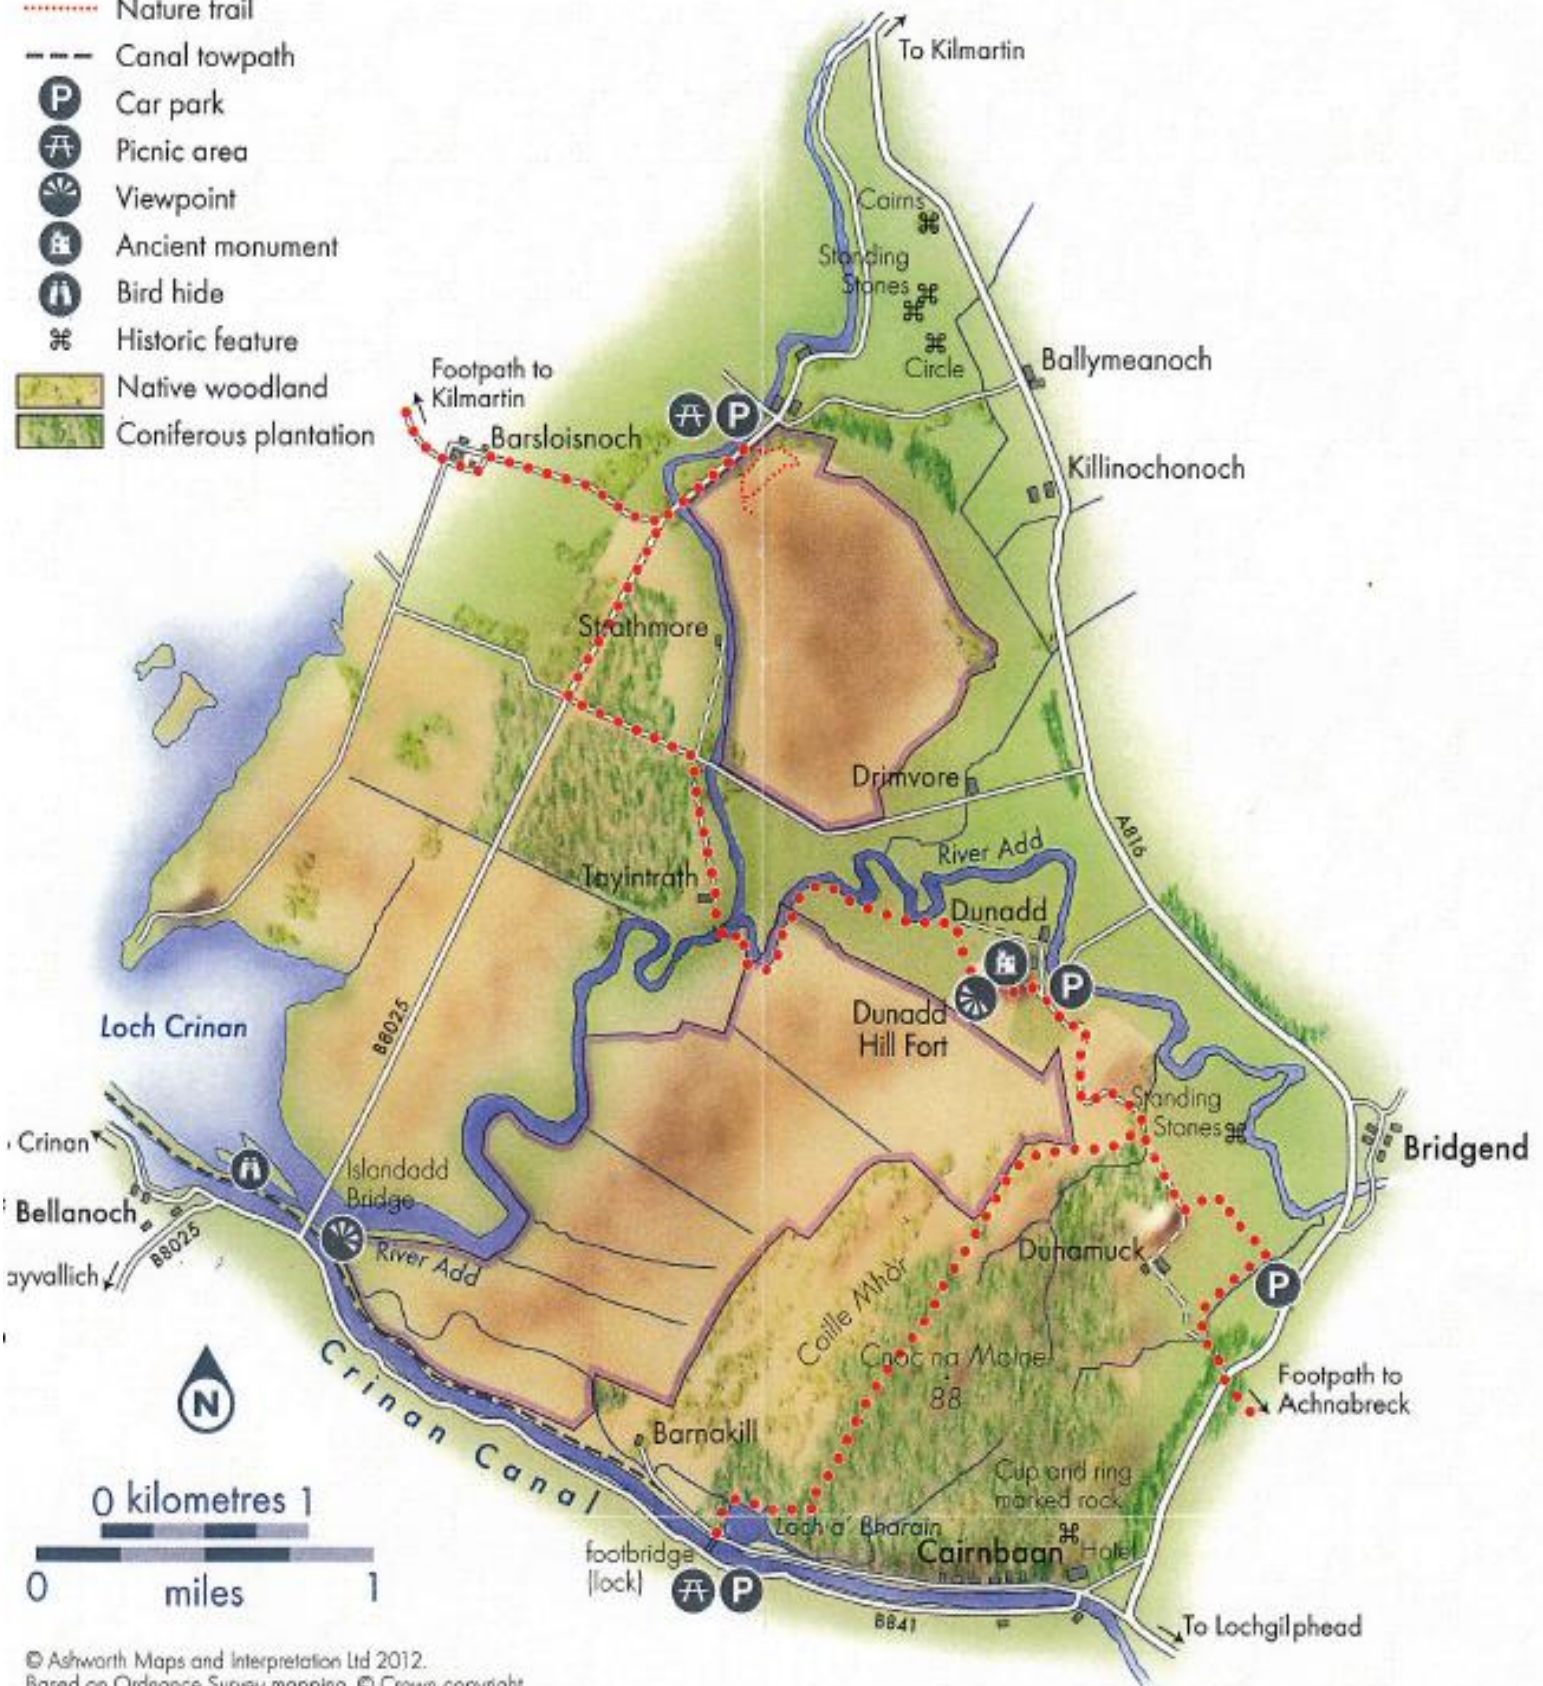

Moine Mhor

-  Reserve boundary
-  Dalriada Heritage Trail
-  Nature trail
-  Canal towpath
-  Car park
-  Picnic area
-  Viewpoint
-  Ancient monument
-  Bird hide
-  Historic feature
-  Native woodland
-  Coniferous plantation

© Ashworth Maps and Interpretation Ltd 2012.
 Based on Ordnance Survey mapping. © Crown copyright
 and database right 2012. All rights reserved.
 Ordnance Survey licence number SNH 100017908.